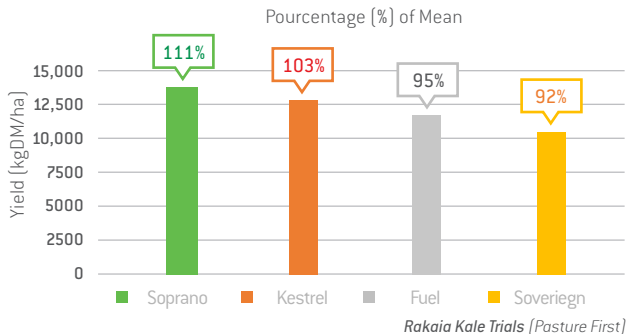

Soprano

FORAGE KALE

Leaf to stem ratio: **High**
Disease resistance: **High**
Sowing Rate: **5 KG/HA**

SOPRANO IS A HIGH YIELDING INTERMEDIATE STEAM SIZED KALE.

Soprano is a new high dry matter and high utilisation forage kale. Soprano has high leaf to stem ratio resulting in advanced palatability of the leading dry matter mass, meaning increased animal intake and reduced wastage per percentage of higher leaf ratio to less palatable stalk.

The later flowering attributes of Soprano allow an improved grazing window, meaning greater flexibility for late season grazing is offered.

AGRONOMIC FEATURES:

- + Leading dry production
- + Low input/cost drymatter
- + High leaf to stem ratio
- + Late flowering

STOCK SUITABILITY:

RAIN:

SOPRANO SOWING WINDOW