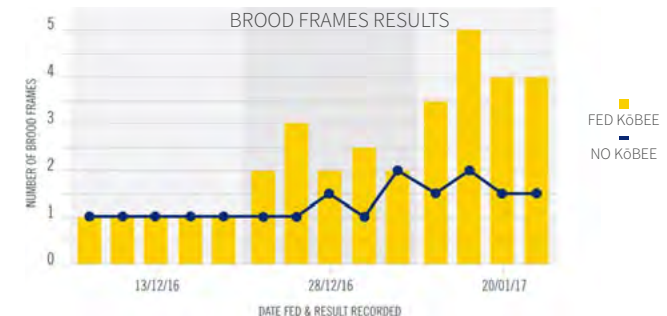

"The product works well for me. The hives are a lot stronger and the bees are lasting a lot longer – they are just in better condition."

KōBEE... THE EVIDENCE

AMINO ACIDS COMPARISON

- Significantly more Amino Acids

BEEKEEPER FIELD TRIALS

- Substantially more brood frames
- Actually more production

EACH COLONY WAS MADE UP OF ONE BROOD FRAME AND ONE NECTAR FRAME, BOTH COVERED IN BEES. HIVES 1-5 WERE FED KōBEE. HIVES 6-10 WERE FED SUGAR SYRUP. 2 LITRES WERE FED EACH VISIT.