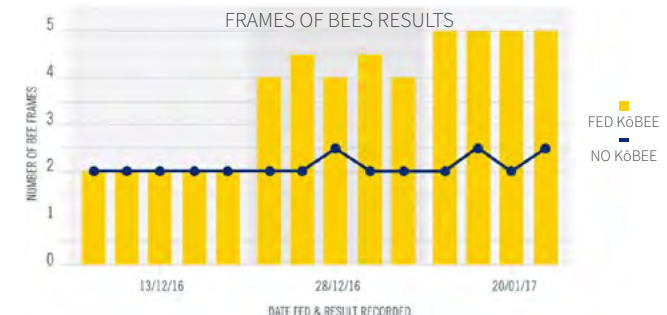

BEEKEEPER FIELD TRIALS

- Substantially more brood frames
- Actually more production

EACH COLONY WAS MADE UP OF ONE BROOD FRAME AND ONE NECTAR FRAME, BOTH COVERED IN BEES. HIVES 1-5 WERE FED KōBEE. HIVES 6-10 WERE FED SUGAR SYRUP. 2 LITRES WERE FED EACH VISIT.