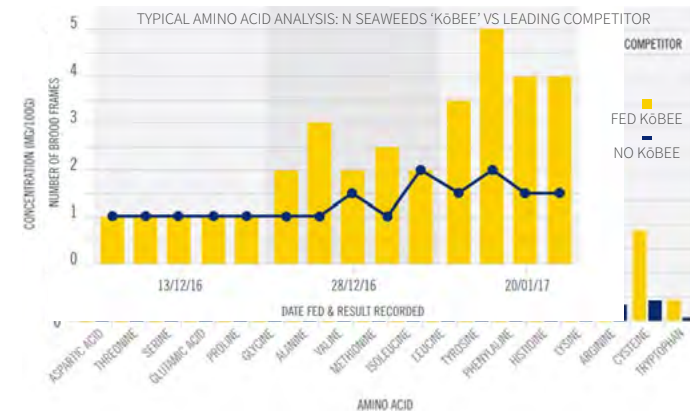

KōBEE... THE EVIDENCE

AMINO ACIDS COMPARISON

- Significantly more Amino Acids

BEEKEEPER FIELD TRIALS

- Substantially more brood frames
- Actually more production